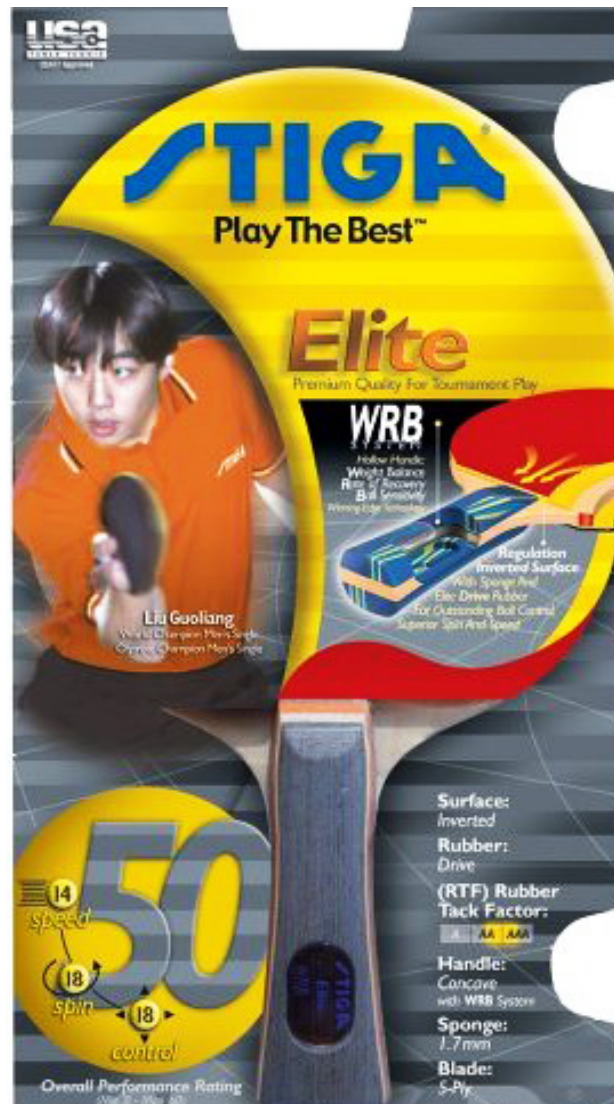

PRODUCT SPECIFICATIONS

Stiga Elite **
Code: 32010

MRP : 1400.00

The ELITE combines spin and speed characteristics for the serious player. WRB technology provides extra sensitivity and more power.

COSCO
SPORTS | FITNESS

Packing :	Each
Approved By :	ITTF Approved
Grade :	2 star(**)
Technology :	WRB
Rubber (mm) :	1.7
Speed :	65
Spin :	65
Control :	90
Veneer :	5
Style :	OFF+