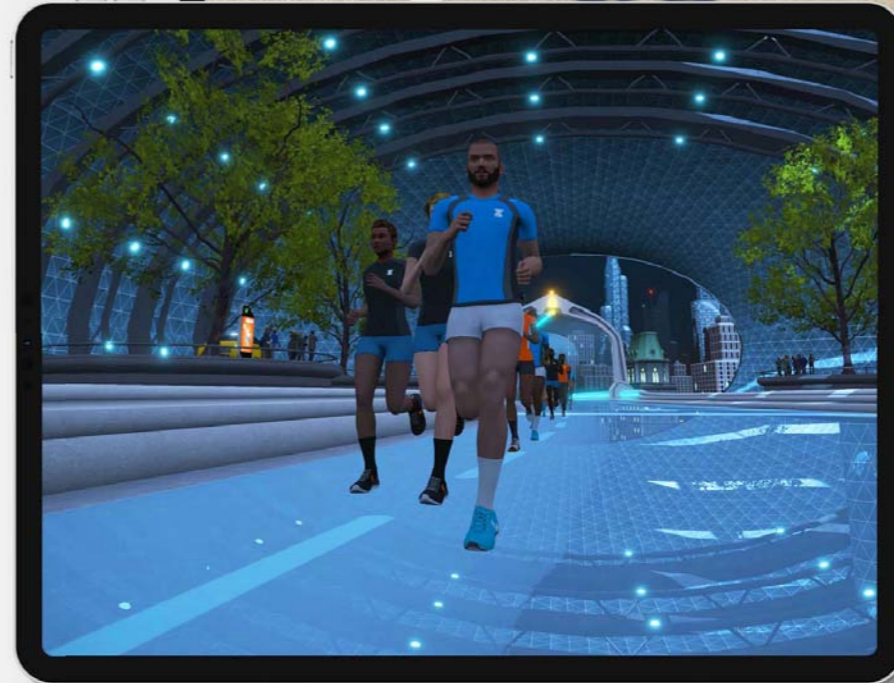

ZWIFT COMPATIBLE

Immersive, video game style running

1000+ workouts curated by elite running coaches

Global connectivity with group runs and races

*Zwift subscription required

T-23 TREADMILL: ZWIFT

CREATE ENERGY