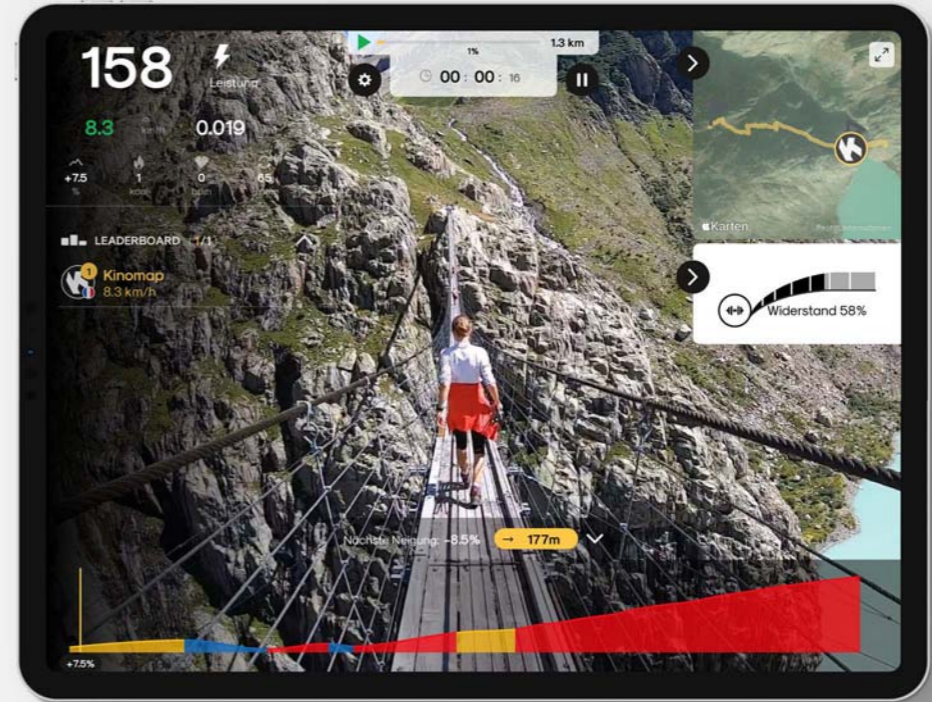

KINOMAP COMPATIBLE

Run all over the world with 1000s of real world routes

Workouts, coaching & interval training

Challenge your friends with multiplayer mode & share your achievements

*Kinomap subscription required

T-23 TREADMILL: KINOMAP

CREATE ENERGY