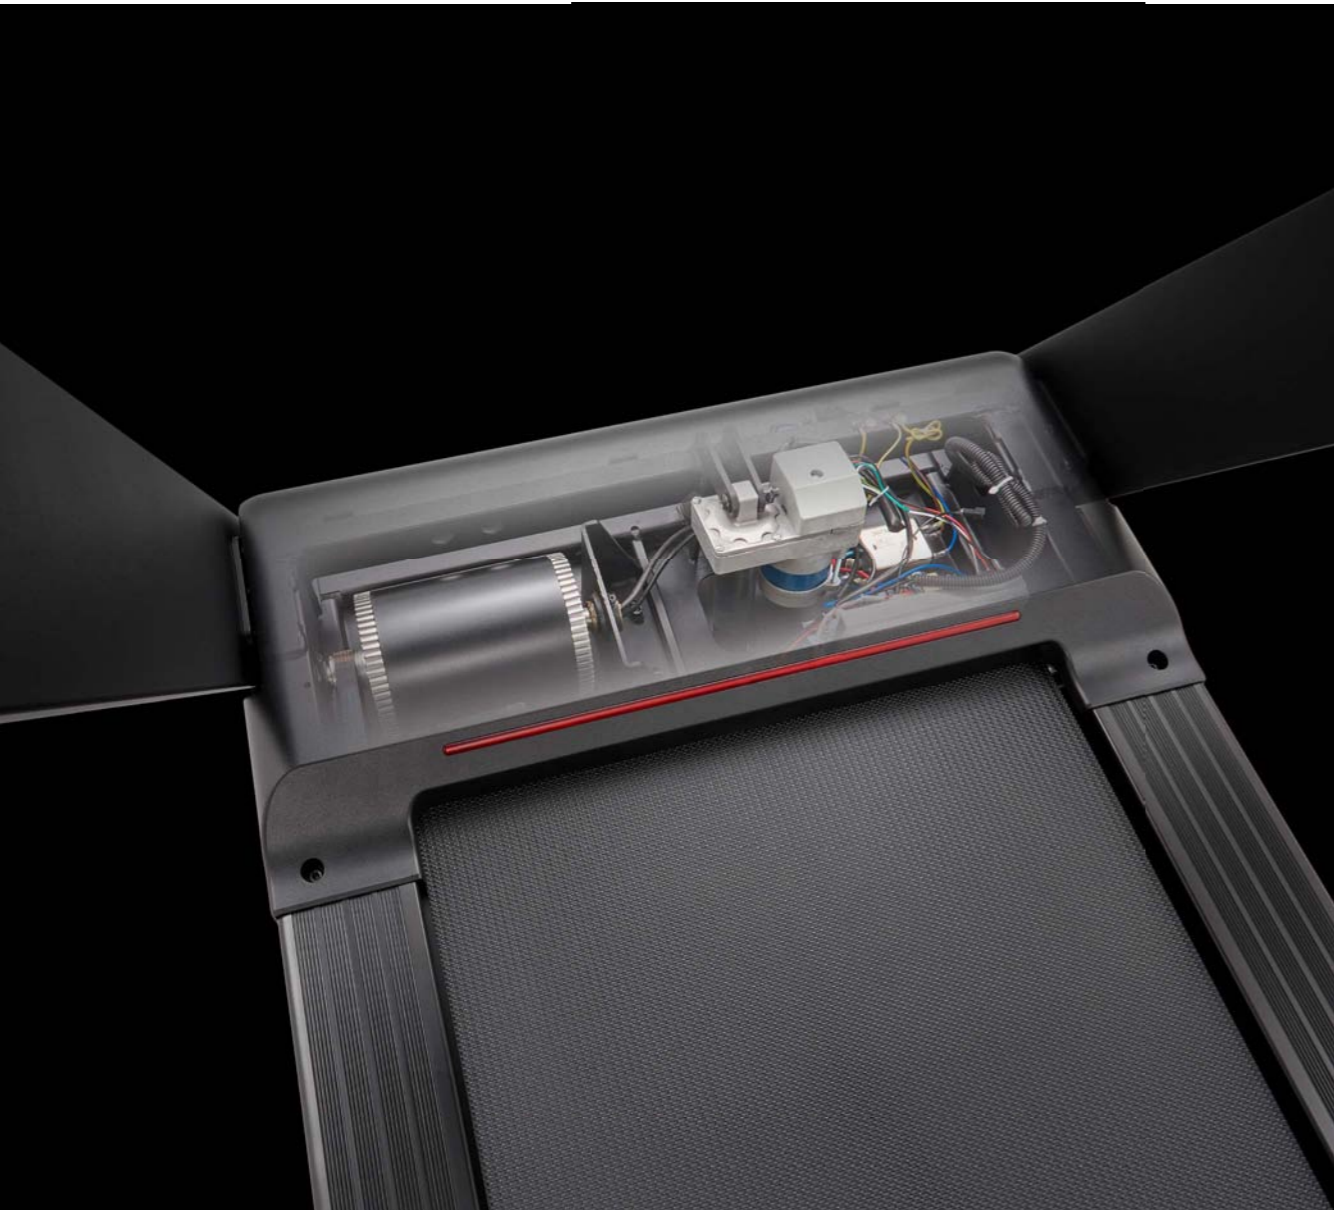

T-23 TREADMILL: POWERFUL MOTOR

4.5hp motor with a 20kph / 12.4mph max. speed takes you from a gentle walk to a fast sprint

Brushless motor generates top-end torque across the entire speed range

Lighter, quieter, and more energy efficient than a standard motor