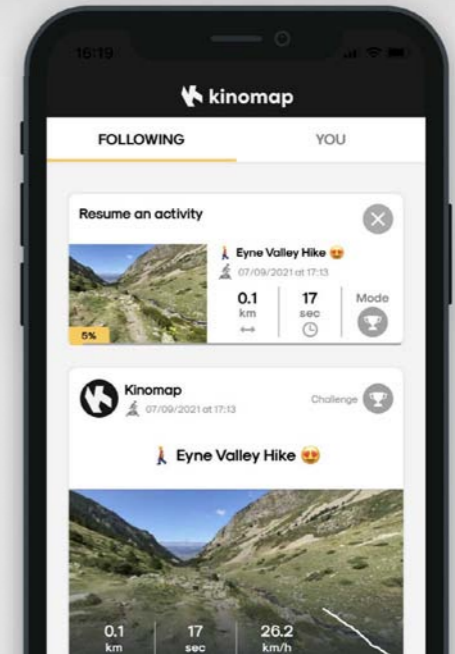

KINOMAP COMPATIBLE

Run all over the world with 1000s of real world routes

Workouts, coaching & interval training

Challenge your friends with multiplayer mode & share your achievements

*Kinomap subscription required

T-23 TREADMILL: KINOMAP

CREATE ENERGY